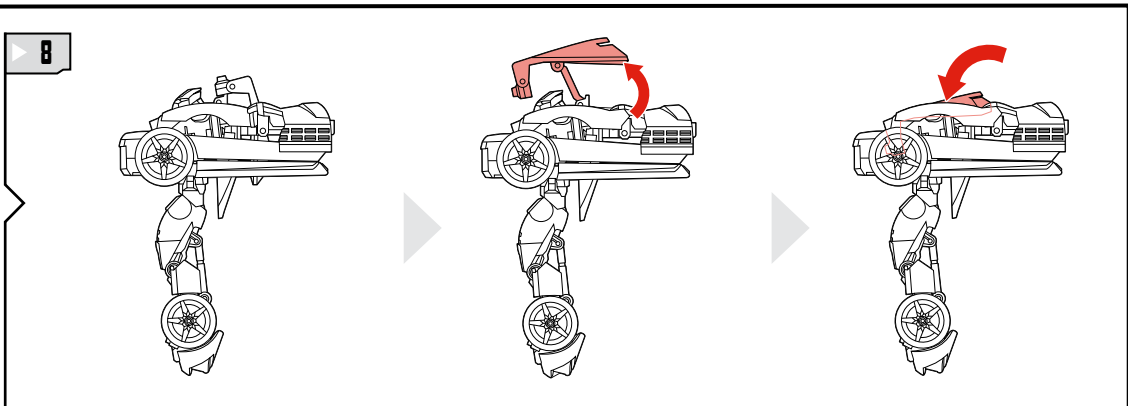

TRANSFORMERS

DARK OF THE MOON™

AGES 5+

32118/32136 ASST.

AUTOBOT

SIDESWIPE

INTERMEDIATE

LEVEL: 1 2 3

NOTE: Some parts are made to detach if excessive force is applied, and are designed to be reattached if separation occurs. Adult supervision may be necessary for younger children.

CHANGING TO ROBOT

Retain instructions for future reference.