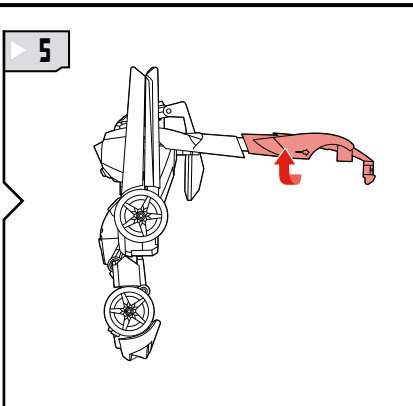

TRANSFORMERS

DARK OF THE MOON™

AGES 5+

32118/32136 ASST.

AUTOBOT

SIDESWIPE

INTERMEDIATE

LEVEL: 1 2 3

NOTE: Some parts are made to detach if excessive force is applied, and are designed to be reattached if separation occurs. Adult supervision may be necessary for younger children.

CHANGING TO ROBOT

Retain instructions for future reference.