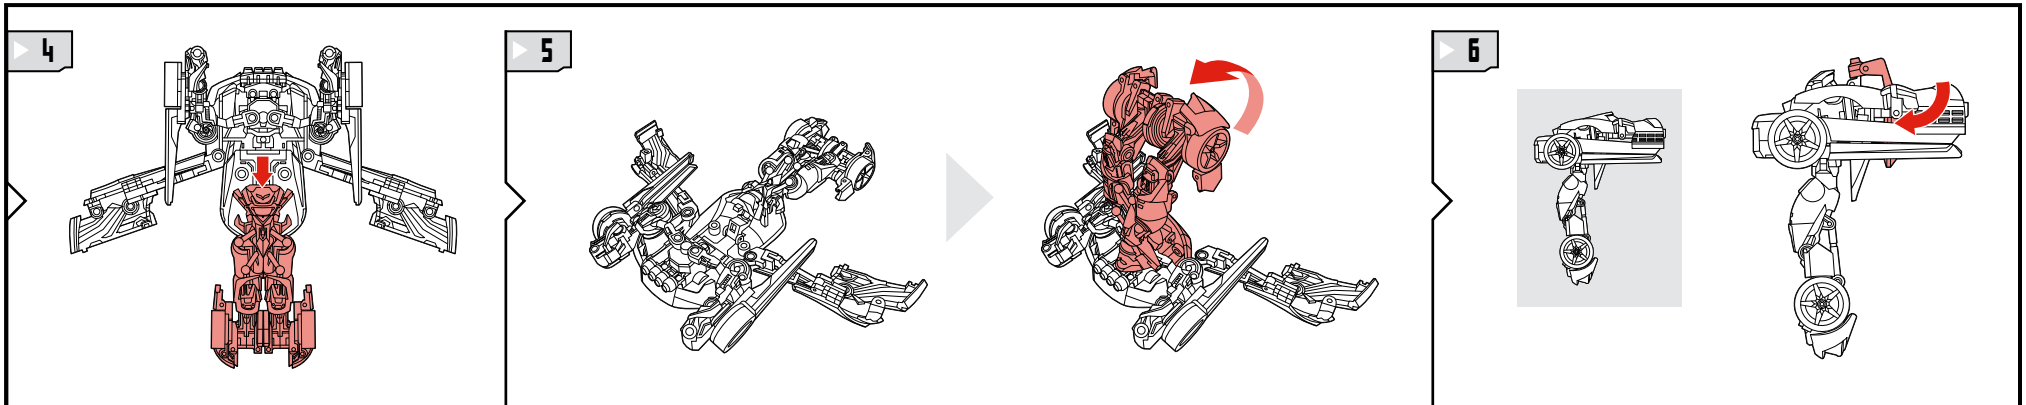

TRANSFORMERS

DARK OF THE MOON™

AGES 5+

32118/32136 ASST.

AUTOBOT

SIDESWIPE

INTERMEDIATE

LEVEL: 1 2 3

NOTE: Some parts are made to detach if excessive force is applied, and are designed to be reattached if separation occurs. Adult supervision may be necessary for younger children.

CHANGING TO ROBOT

Retain instructions for future reference.