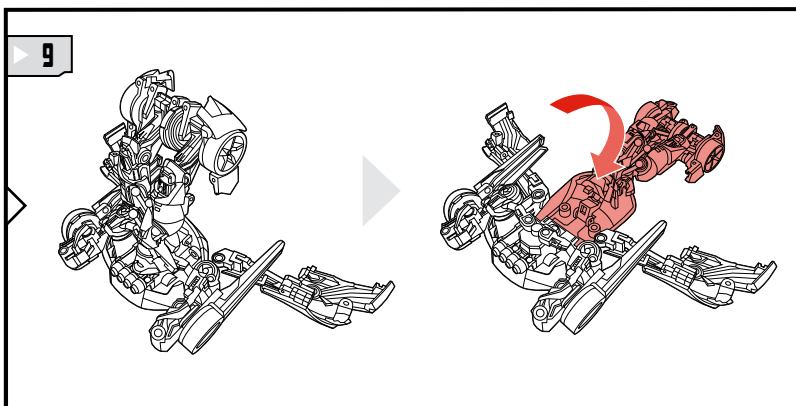

TRANSFORMERS

DARK OF THE MOON™

AGES 5+

32118/32136 ASST.

AUTOBOT

SIDESWIPE

INTERMEDIATE

LEVEL: 1 2 3

NOTE: Some parts are made to detach if excessive force is applied, and are designed to be reattached if separation occurs. Adult supervision may be necessary for younger children.

CHANGING TO ROBOT

Retain instructions for future reference.