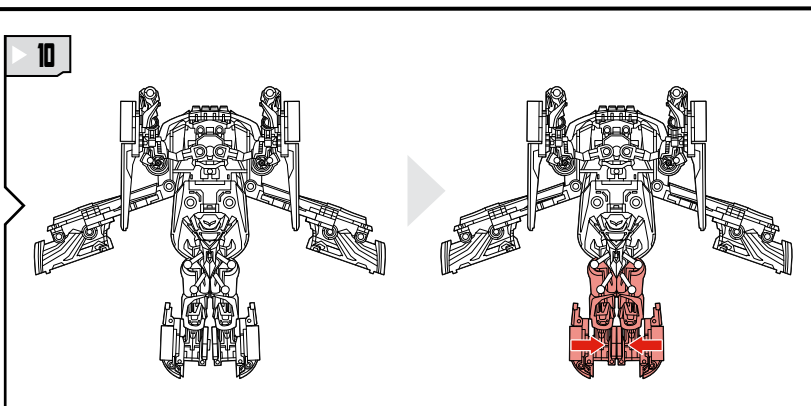

TRANSFORMERS

DARK OF THE MOON™

AGES 5+

32118/32136 ASST.

AUTOBOT

SIDESWIPE

INTERMEDIATE

LEVEL: 1 2 3

NOTE: Some parts are made to detach if excessive force is applied, and are designed to be reattached if separation occurs. Adult supervision may be necessary for younger children.

CHANGING TO ROBOT

Retain instructions for future reference.