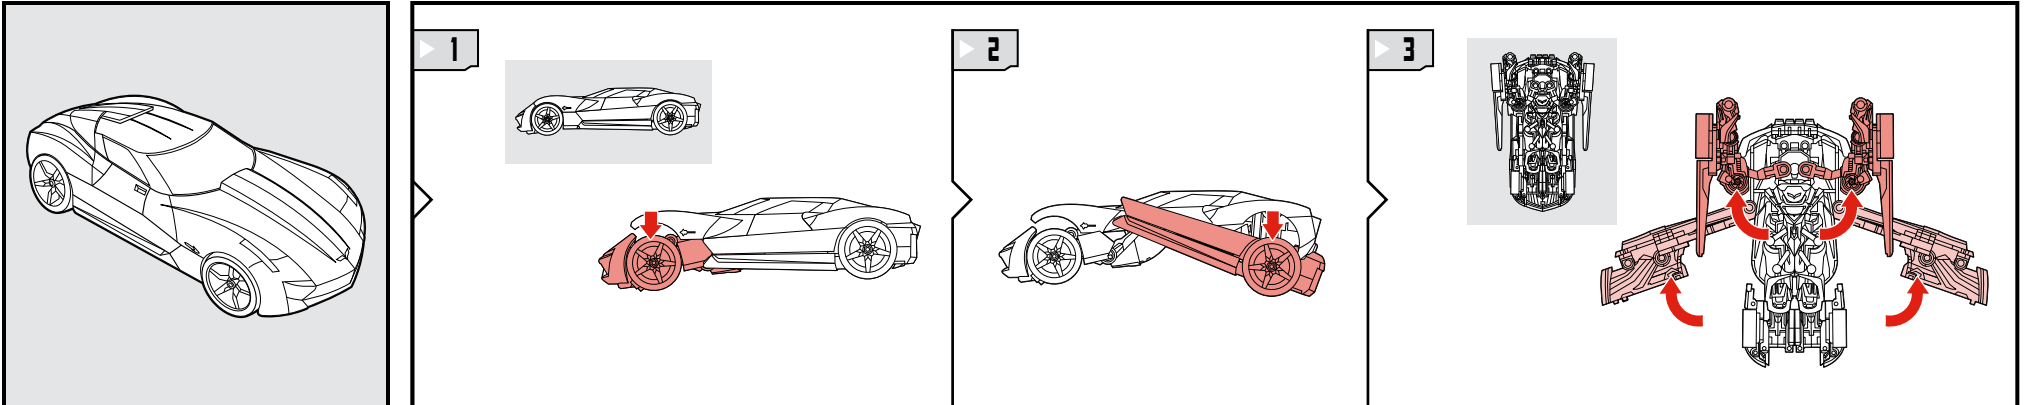

TRANSFORMERS

DARK OF THE MOON™

AGES 5+

32118/32136 ASST.

AUTOBOT

SIDESWIPE

INTERMEDIATE

LEVEL: 1 2 3

NOTE: Some parts are made to detach if excessive force is applied, and are designed to be reattached if separation occurs. Adult supervision may be necessary for younger children.

CHANGING TO ROBOT

Retain instructions for future reference.