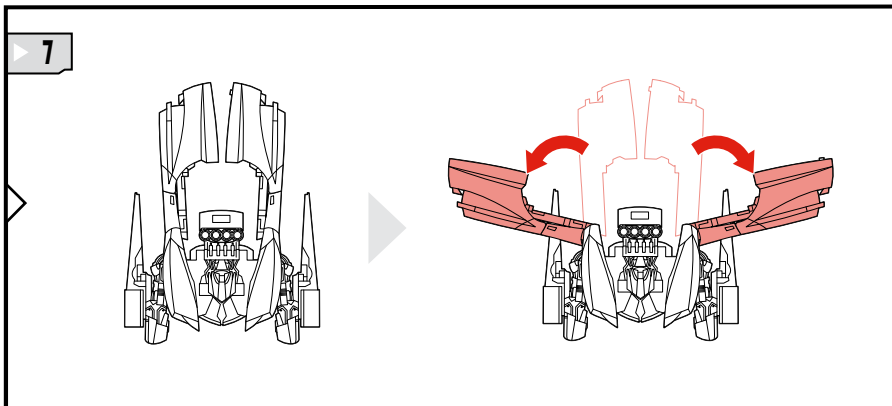

TRANSFORMERS

DARK OF THE MOON™

AGES 5+

32118/32136 ASST.

AUTOBOT

SIDESWIPE

INTERMEDIATE

LEVEL: 1 2 3

NOTE: Some parts are made to detach if excessive force is applied, and are designed to be reattached if separation occurs. Adult supervision may be necessary for younger children.

CHANGING TO ROBOT

Retain instructions for future reference.