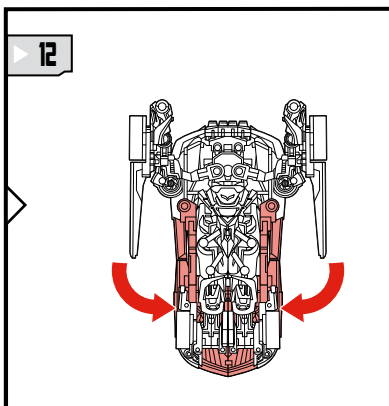

TRANSFORMERS

DARK OF THE MOON™

AGES 5+

32118/32136 ASST.

AUTOBOT

SIDESWIPE

INTERMEDIATE

LEVEL: 1 2 3

NOTE: Some parts are made to detach if excessive force is applied, and are designed to be reattached if separation occurs. Adult supervision may be necessary for younger children.

CHANGING TO ROBOT

Retain instructions for future reference.