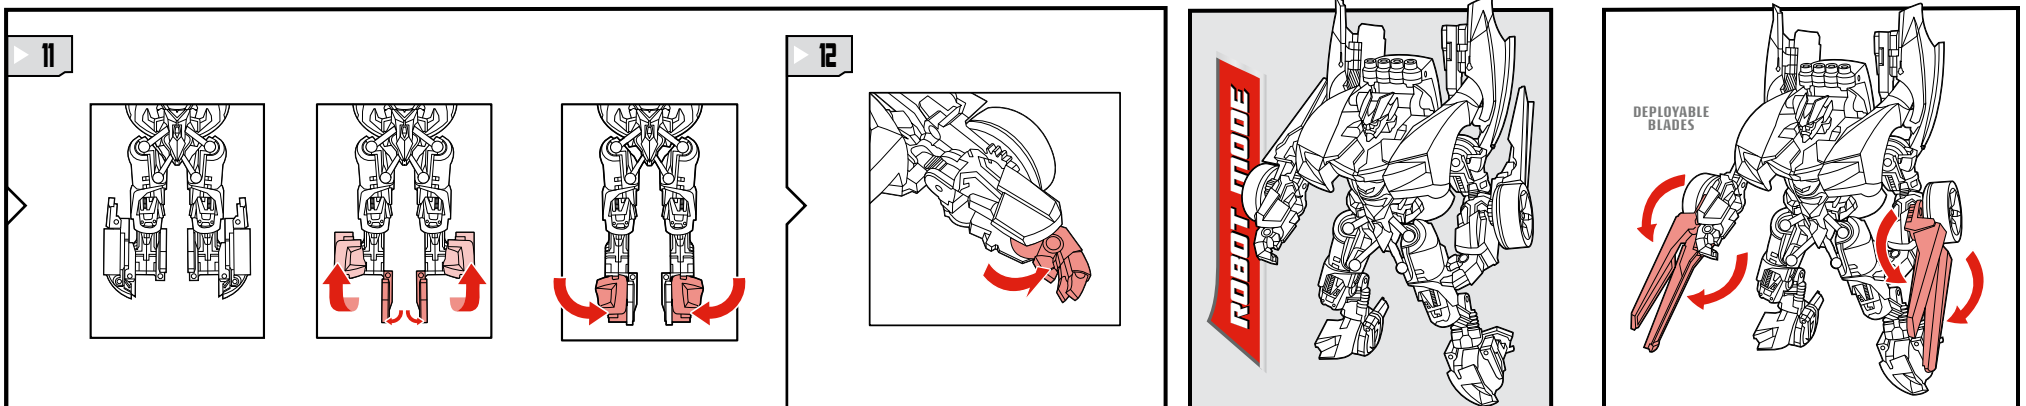

TRANSFORMERS

DARK OF THE MOON™

AGES 5+

32118/32136 ASST.

AUTOBOT

SIDESWIPE

INTERMEDIATE

LEVEL: 1 2 3

NOTE: Some parts are made to detach if excessive force is applied, and are designed to be reattached if separation occurs. Adult supervision may be necessary for younger children.

CHANGING TO ROBOT

Retain instructions for future reference.