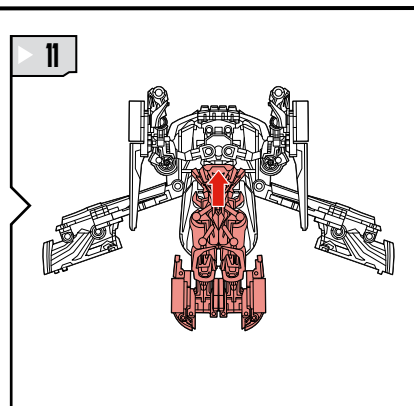

TRANSFORMERS

DARK OF THE MOON™

AGES 5+

32118/32136 ASST.

AUTOBOT

SIDESWIPE

INTERMEDIATE

LEVEL: 1 2 3

NOTE: Some parts are made to detach if excessive force is applied, and are designed to be reattached if separation occurs. Adult supervision may be necessary for younger children.

CHANGING TO ROBOT

Retain instructions for future reference.