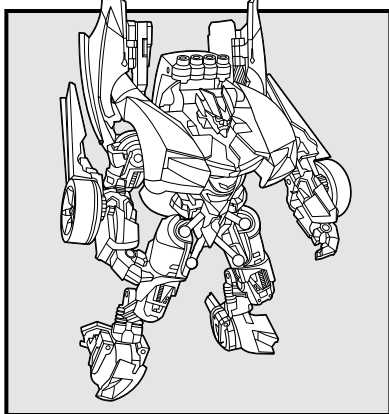

TRANSFORMERS

DARK OF THE MOON™

AGES 5+

32118/32136 ASST.

AUTOBOT

SIDESWIPE

INTERMEDIATE

LEVEL: 1 2 3

NOTE: Some parts are made to detach if excessive force is applied, and are designed to be reattached if separation occurs. Adult supervision may be necessary for younger children.

CHANGING TO ROBOT

Retain instructions for future reference.